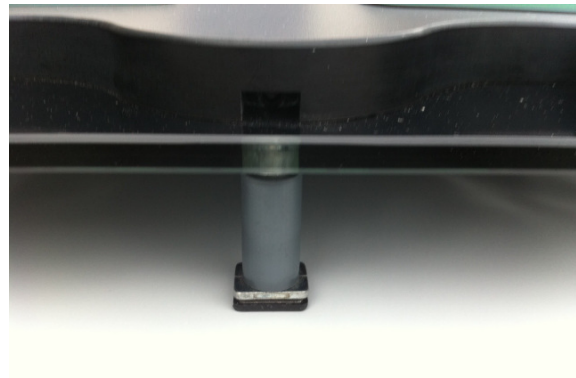

SCS ^{M2}
Engineering

advance order necessary

Visit our Website
www.scs-m2.de www.scs-m2.com