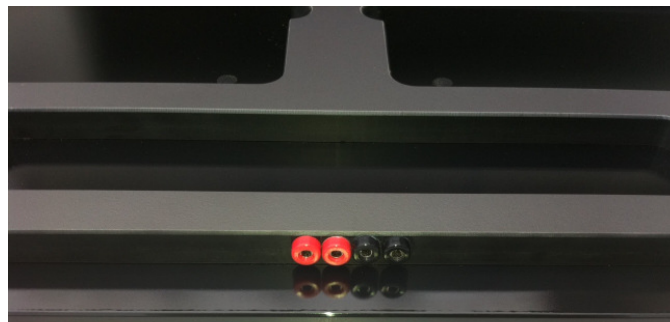

SCS ^{M2}
Engineering

advance order necessary

Visit our Website
www.scs-m2.de www.scs-m2.com